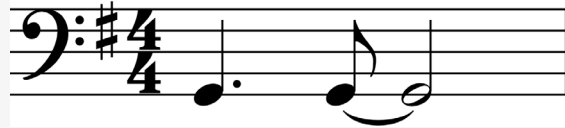

IN THE STYLE OF ...

"Hound Dog" (Easy Version)

by Big Mama Thornton

KEY: G

TEMPO: 133

Chords

G	Am	Bm	C	D	Em
I	II	iii	IV	V	vi

SONG FORM: **Chorus, Verse, Chorus, Solo, Verse, Chorus**

Iconic Notation

Rhythm

Solo Scale

Standard Notation

Rhythm

Solo Scale