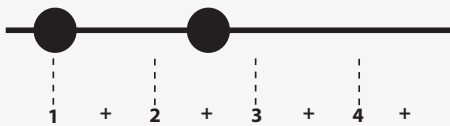

Iconic Notation

Rhythm