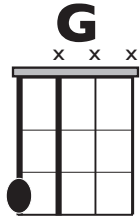

IN THE STYLE OF ...

"Hound Dog" (Easy Version)

by Big Mama Thornton

KEY: G

TEMPO: 133

Chords

G	Am	Bm	C	D	Em
I	II	iii	IV	V	vi

SONG FORM: **Chorus, Verse, Chorus, Solo, Verse, Chorus**