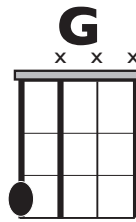

IN THE STYLE OF ...

"Hound Dog" (Easy Version)

by Big Mama Thornton

KEY: G

TEMPO: 133

Chords

G	Am	Bm	C	D	Em
I	II	iii	IV	V	vi

SONG FORM: **Chorus, Verse, Chorus, Solo, Verse, Chorus**