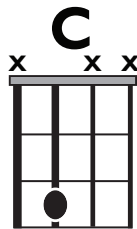

IN THE STYLE OF ...

"Hound Dog" (Easy Version)

by Big Mama Thornton

KEY: G

TEMPO: 133

Chords

G	Am	Bm	C	D	Em
I	II	iii	IV	V	vi

SONG FORM: **Chorus, Verse, Chorus, Solo, Verse, Chorus**