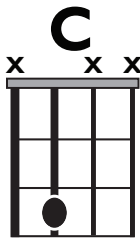

IN THE STYLE OF ...

"Hound Dog" (Easy Version)

by Big Mama Thornton

KEY: G

TEMPO: 133

Chords

G	Am	Bm	C	D	Em
I	II	iii	IV	V	vi

SONG FORM: **Chorus, Verse, Chorus, Solo, Verse, Chorus**