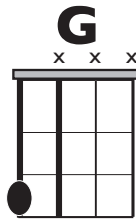

IN THE STYLE OF ...

"Hound Dog" (Easy Version)

by Big Mama Thornton

KEY: G

TEMPO: 133

Chords

G	Am	Bm	C	D	Em
I	II	iii	IV	V	vi

SONG FORM: **Chorus, Verse, Chorus, Solo, Verse, Chorus**