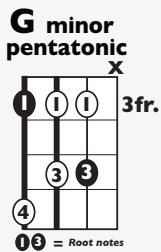

IN THE STYLE OF ...

"Hound Dog" (Easy Version)

by Big Mama Thornton

KEY: G

TEMPO: 133

Chords

G	Am	Bm	C	D	Em
I	II	iii	IV	V	vi

SONG FORM: **Chorus, Verse, Chorus, Solo, Verse, Chorus**

Iconic Notation

Rhythm

Solo Scale

Standard Notation

Rhythm

Solo Scale