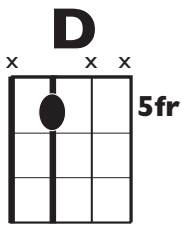

IN THE STYLE OF ...

"Hound Dog" (Easy Version)

by Big Mama Thornton

KEY: G

TEMPO: 133

Chords

G	Am	Bm	C	D	Em
I	II	iii	IV	V	vi

SONG FORM: **Chorus, Verse, Chorus, Solo, Verse, Chorus**