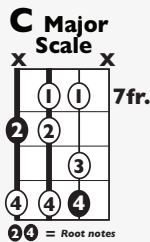

IN THE
STYLE OF...

“Girls Like You”

by Maroon 5 Ft. Cardi B

KEY: C

TEMPO: 124 BPM

Chords

C	Dmi	Emi	F	G	Ami
I	ii	iii	IV	V	vi

SONG FORM: Verse, Chorus, Verse, Chorus, Bridge, Chorus, Verse, Chorus

Four guitar chord diagrams are shown in a row, each with a vertical bar on the left and a double bar on the right. The chords are: C (x02333), G (x02333), Open A (x02222), and F (113333).

Iconic Notation

Strum Pattern

Solo Scale

Standard Notation