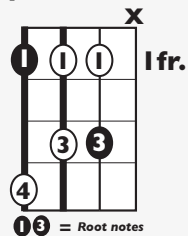

KEY: Eb

TEMPO: 72BPM

Chords	Eb	Fm	Gm	Ab	Bb	Cm
	I	ii	iii	IV	V	vi

SONG FORM: **Chorus, Verse 1, Chorus, Verse 2, Chorus, Chorus**

Intro, Pre-Chorus

Verse/Chorus

Iconic Notation

Rhythm

Solo Scale

F minor pentatonic

1 3 = Root notes

Standard Notation

Rhythm

Solo Scale