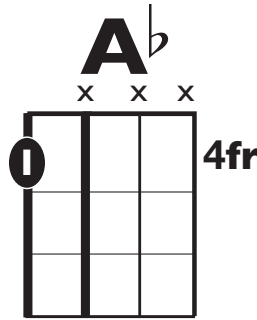

# "DEMONS"

by *Imagine Dragons*

**KEY OF SONG RECORDING: EB MAJOR**

SONG FORM: Verse 1, Verse 2, Chorus, Bridge, Verse 3, Chorus, Bridge, Verse 4, Chorus, Bridge

||: / / / / / | / / / / / |

| / / / / / | / / / / / :||

### Eb Major Scale

10fr.

2 4 = Root notes