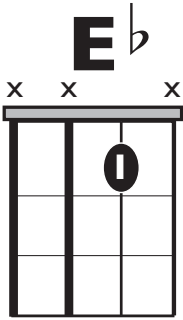

# "DEMONS"

by *Imagine Dragons*

**KEY OF SONG RECORDING: EB MAJOR**

SONG FORM: Verse 1, Verse 2, Chorus, Bridge, Verse 3, Chorus, Bridge, Verse 4, Chorus, Bridge

||: / / / / / | / / / / / |

| / / / / / | / / / / / :||

### Eb Major Scale

10fr.

2 4 = Root notes