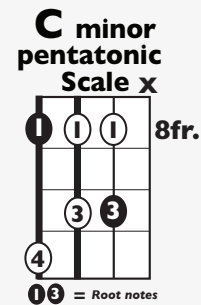

IN THE STYLE OF ...

"Chain of Fools"

by Aretha Franklin

KEY: Cm

TEMPO: 117

Chords

Cm	D*	Eb	Fm	Gm	Ab
i	ii*	III	iv	v	VI

SONG FORM: SONG FORM: **Chorus, Verse, Chorus, Verse, Bridge, Chorus**

Iconic Notation

Rhythm

Solo Scale

Standard Notation

Rhythm

Solo Scale