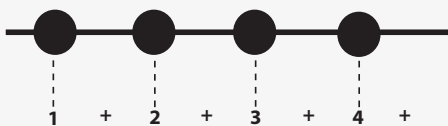

Iconic Notation

Rhythm