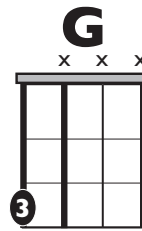

IN THE STYLE OF ... "Best Day of My Life"

by American Authors

KEY: D

TEMPO: 101 BPM

D	Em	F#m	G	A	Bm
I	ii	iii	IV	V	vi

SONG FORM: **Intro, Verse, Pre-Chorus, Chorus, Verse, Pre-Chorus, Chorus, Chorus**

Verse/Chorus