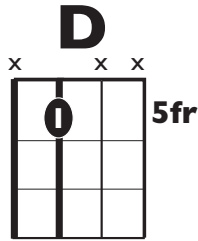

IN THE STYLE OF ... "Best Day of My Life"

by American Authors

KEY: D

TEMPO: 101 BPM

D	Em	F#m	G	A	Bm
I	ii	iii	IV	V	vi

SONG FORM: **Intro, Verse, Pre-Chorus, Chorus, Verse, Pre-Chorus, Chorus, Chorus**

Verse/Chorus