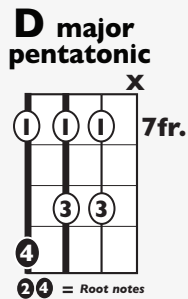

IN THE STYLE OF ... "Best Day of My Life"

by American Authors

KEY: D

TEMPO: 101 BPM

D	Em	F#m	G	A	Bm
I	ii	iii	IV	V	vi

SONG FORM: **Intro, Verse, Pre-Chorus, Chorus, Verse, Pre-Chorus, Chorus, Chorus**

Verse/Chorus

Pre-Chorus

Iconic Notation

Rhythm

Solo Scale

Standard Notation

Rhythm

Solo Scale