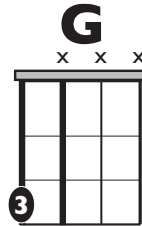

IN THE STYLE OF ... "Best Day of My Life"

by American Authors

KEY: D

TEMPO: 101 BPM

D	Em	F#m	G	A	Bm
I	ii	iii	IV	V	vi

SONG FORM: **Intro, Verse, Pre-Chorus, Chorus, Verse, Pre-Chorus, Chorus, Chorus**

Verse/Chorus