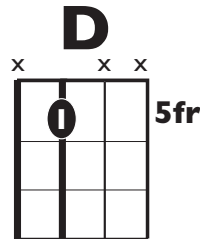

IN THE STYLE OF ... "Best Day of My Life"

by American Authors

KEY: D

TEMPO: 101 BPM

D	Em	F#m	G	A	Bm
I	ii	iii	IV	V	vi

SONG FORM: **Intro, Verse, Pre-Chorus, Chorus, Verse, Pre-Chorus, Chorus, Chorus**

Verse/Chorus