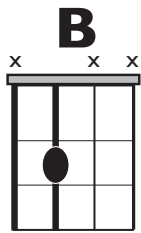

IN THE STYLE OF ... "Best Day of My Life"

by American Authors

KEY: D

TEMPO: 101 BPM

D	Em	F#m	G	A	Bm
I	ii	iii	IV	V	vi

SONG FORM: **Intro, Verse, Pre-Chorus, Chorus, Verse, Pre-Chorus, Chorus, Chorus**

Verse/Chorus