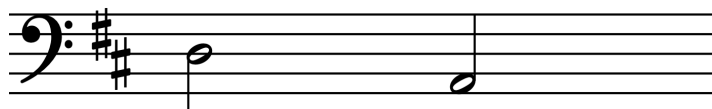

Standard Notation

Rhythm