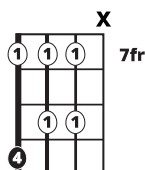

Song Form

Intro, Verse, Chorus, Interlude, Chorus, Chorus, Chorus

Genre
Folk

Language
English

Key
D

Tempo
116 BPM

Chords:

D	F#m	G#m	G	A	Bm
I	ii	iii	IV	V	vi

Intro/
Verse/

Chorus

Iconic Notation

Comping Pattern

Solo Scale

Dmaj Pentatonic

Standard Notation

Rhythm