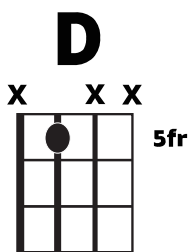

Song Form

Intro, Verse, Chorus, Interlude, Chorus, Chorus, Chorus

Genre
Folk

Language
English

Key
D

Tempo
116 BPM

Chords:

D	F#m	G#m	G	A	Bm
I	ii	iii	IV	V	vi

Solo Scale