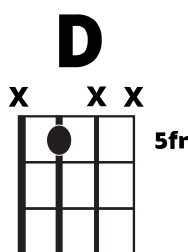

Song Form

Intro, Verse, Chorus, Interlude, Chorus, Chorus, Chorus

Genre
Folk

Language
English

Key
D

Tempo
116 BPM

Chords:

D	F#m	G#m	G	A	Bm
I	ii	iii	IV	V	vi

Intro/
Verse/

Chorus

Iconic Notation

Comping Pattern

Solo Scale

Dmaj Pentatonic

Standard Notation

Rhythm

Solo Scale